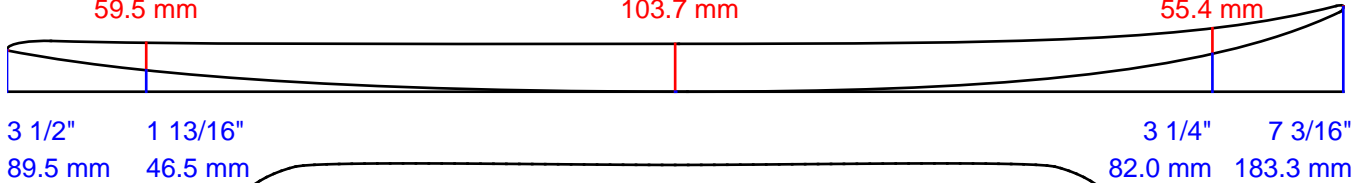

AKU SHAPER

Customer:

Date: 22 déc. 2013

Length: 9' 7 1/4" (2926.4)

Width: 30 5/8" (778.0)

Thickness: 4 1/16" (103.8)

Tail Stop: 23 5/8" (600.0)

File: Teahupoo 9'6

Blank:

Designed by:

18 11/16"
 475.4 mm
 2 5/16"
 59.5 mm

30 5/8"
 778.0 mm
 4 1/16"
 103.7 mm

16 1/8"
 409.2 mm
 2 3/16"
 55.4 mm

Measurements are center, one foot in and one foot back, over curve.

Comments: