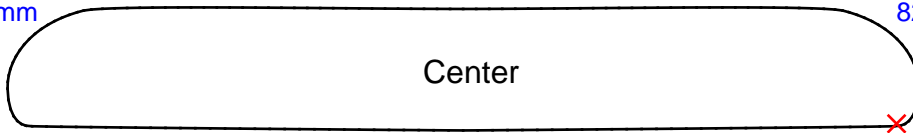

AKU SHAPER

Customer:

Date: 22 déc. 2013

Length: 9' 7 1/4" (2926.4)

Width: 30 5/8" (778.0)

Thickness: 4 1/16" (103.8)

Tail Stop: 23 5/8" (600.0)

File: Teahupoo 9'6

Blank:

Designed by:

18 11/16"
 475.4 mm
 2 5/16"
 59.5 mm

30 5/8"
 778.0 mm
 4 1/16"
 103.7 mm

16 1/8"
 409.2 mm
 2 3/16"
 55.4 mm

Measurements are center, one foot in and one foot back, over curve.

Comments: